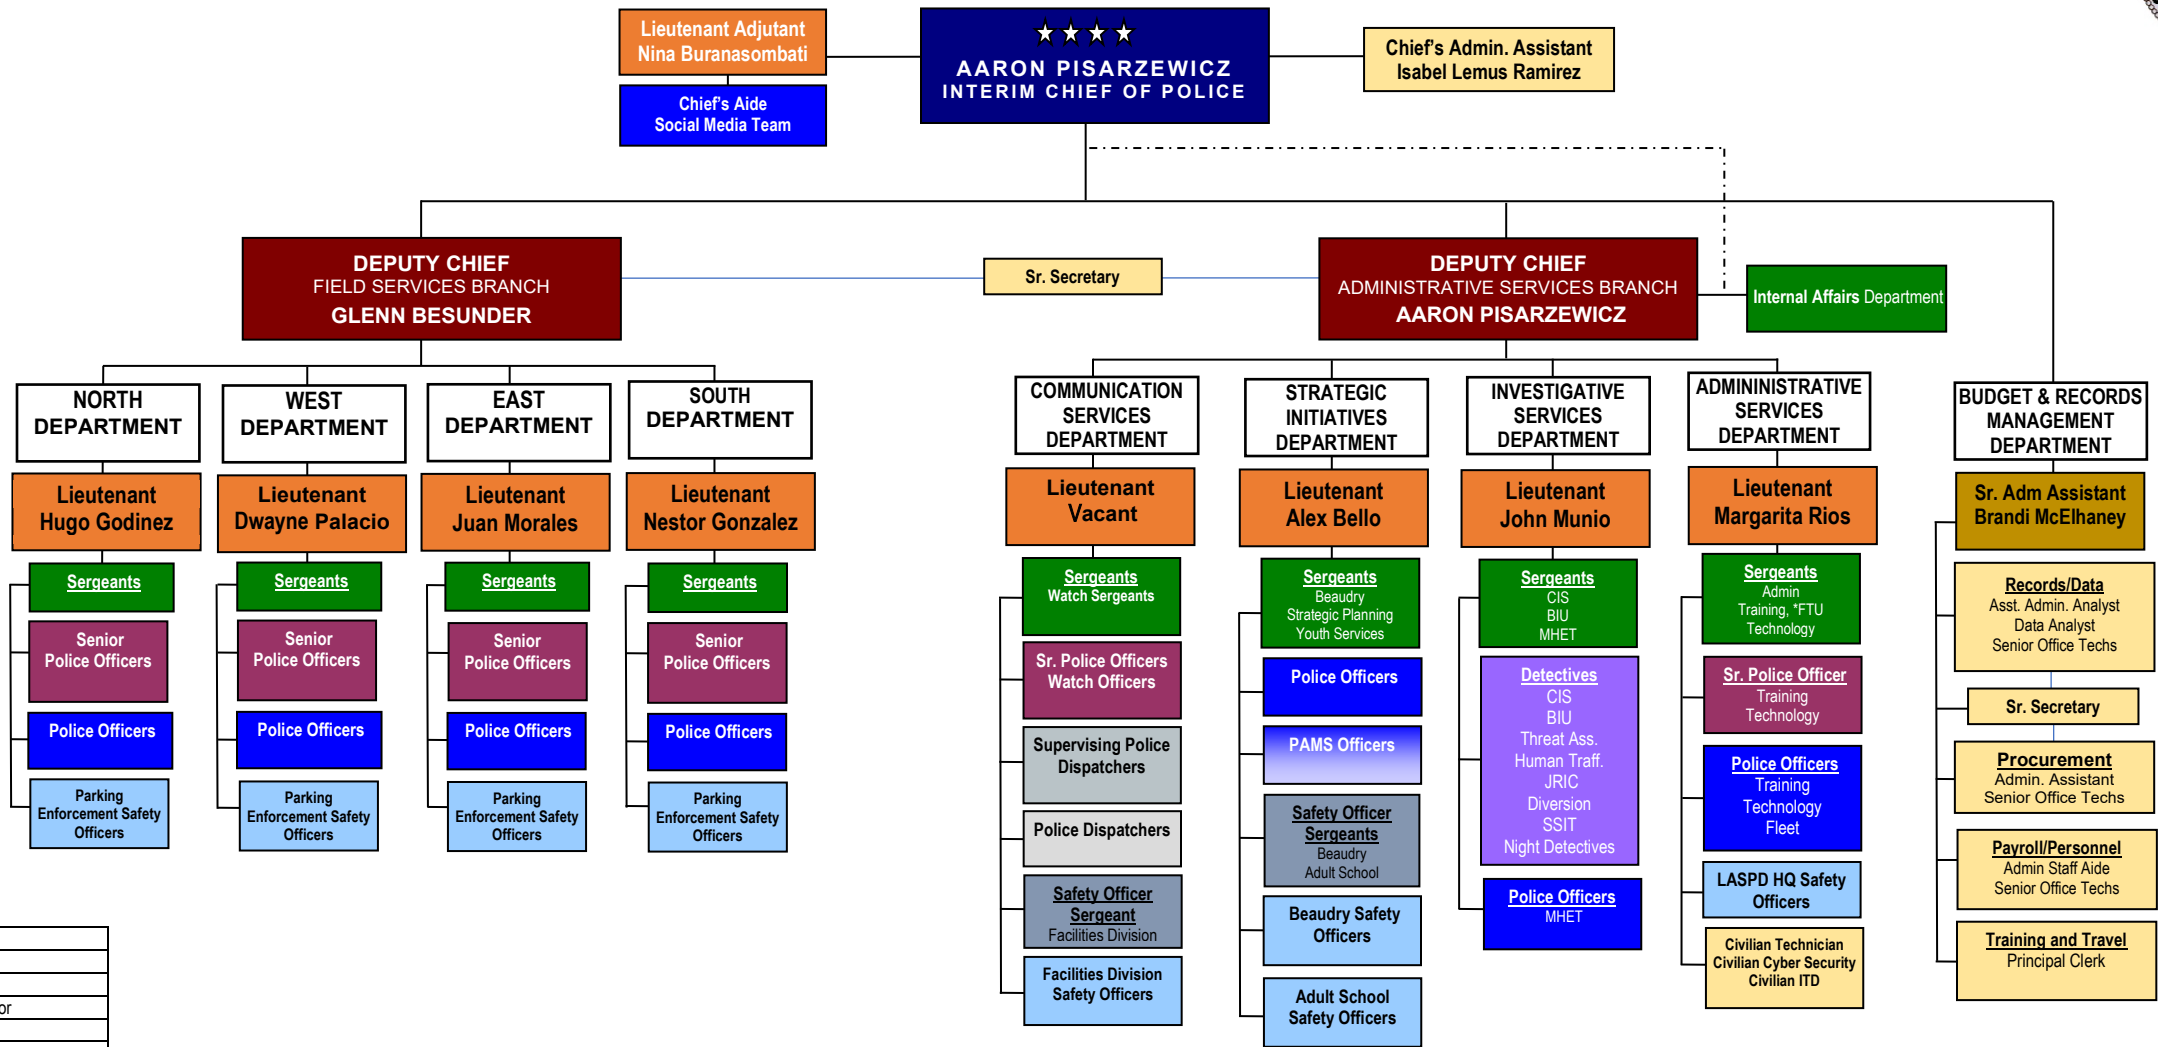

Los Angeles School Police Department – Organization Chart 24-25

1	Chief of Police
2	Deputy Chief
9	Lieutenant
1	Civilian Supervisor
40	Sergeant
18	Detective
20	Senior Police Officer
189	Police Officer
4	Safety Officer Sergeant
62	School Safety Officer
23	Civilian Support Staff
2	Supervising Police Dispatcher
15	Police Dispatcher

-CIS: Criminal Investigation Section
 -BIU: Backgrounds Investigation Unit
 -FTU: Field Training Unit
 -JRIC: Joint Regional Information Center
 -MHET Mental Health Evaluation Team
 -PAMS: Police Academy Magnet Schools
 -SSIT: Student Safety Investigation Team